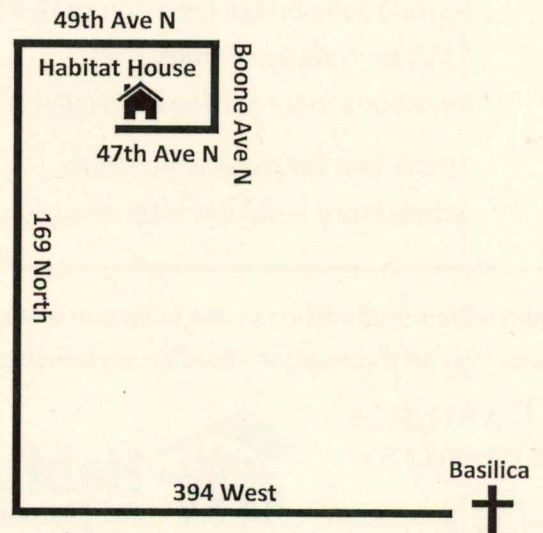

Directions from Basilica to 2021 Habitat House:

From the Basilica, take Hennepin/Dunwoody to 394 West. Stay on 394 West until you reach 169. Take 169 North to the exit for 49th Ave N. Turn right (east) on 49th Ave N and proceed to Boone Ave N. Turn right (south) on Boone and proceed to 47th Ave N. Turn right on 47th Ave N and the house will be the third house on your right.